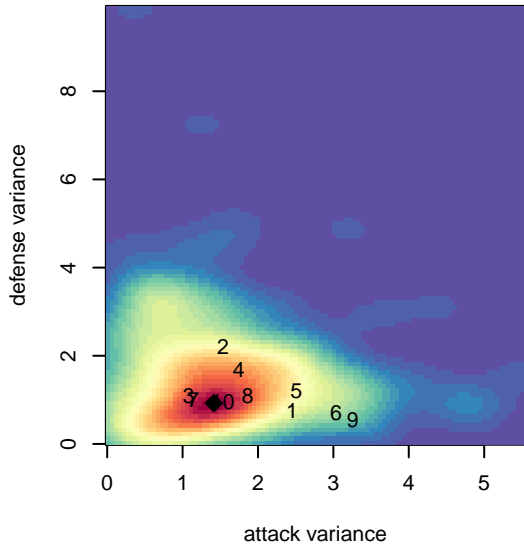

WPFC White B96

Washington Premier FC
 Tacoma, WA
 B96 total strength=1833
 attack=38.41 defense=33.57
 fall league = RCL B96 Div 2

alt names used:
 WPFC B96 White
 WPFC B96 White (B)
 WASHINGTON PREMIER FC WPFC 96 WHITE
 WPFC B96 White
 WASHINGTON PREMIER FC WPFC 96 WHITE

WPFC White B96
 Dots are actual minus expected GF (blue circles) and GA (red triangles).
 Blue line is smoothed change in attack strength. Red is smoothed change in defense strength.

**attack and defense variance (black dot)
relative to other teams
and top 10 in region**