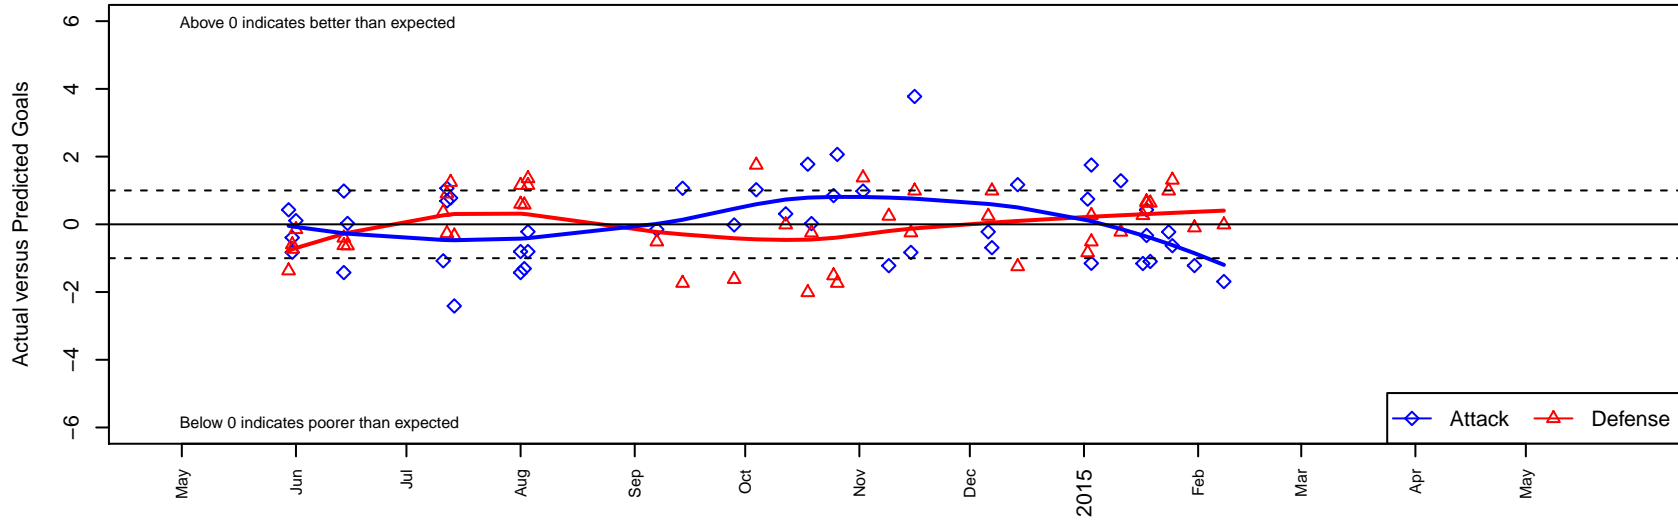

WPFC White B96

Washington Premier FC
 Tacoma, WA
 B96 total strength=1833
 attack=38.41 defense=33.57
 fall league = RCL B96 Div 2

alt names used:
 WPFC B96 White
 WPFC B96 White (B)
 WASHINGTON PREMIER FC WPFC 96 WHITE
 WPFC B96 White
 WASHINGTON PREMIER FC WPFC 96 WHITE

Venues played:
 2014 Showcase of Champions U17 Blue
 2014 Rainier Challenge Samba U18
 2014 Nike Crossfire Challenge Silver U19
 2014 WA Rush Cup B19 Gold U19
 2014 RCL B96 Div 2
 2014 PacNW Winter Classic Premier U19
 2014 WYS Presidents Cup B95
 2014 Portland Winter Showcase U18

WPFC White B96
 Dots are actual minus expected GF (blue circles) and GA (red triangles).
 Blue line is smoothed change in attack strength. Red is smoothed change in defense strength.

**attack and defense variance (black dot)
relative to other teams
and top 10 in region**