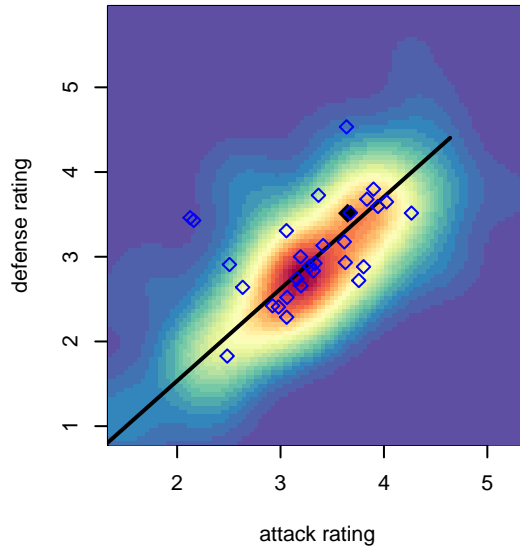

**attack and defense rating
relative to others at age
and all opponents in last 13 months**