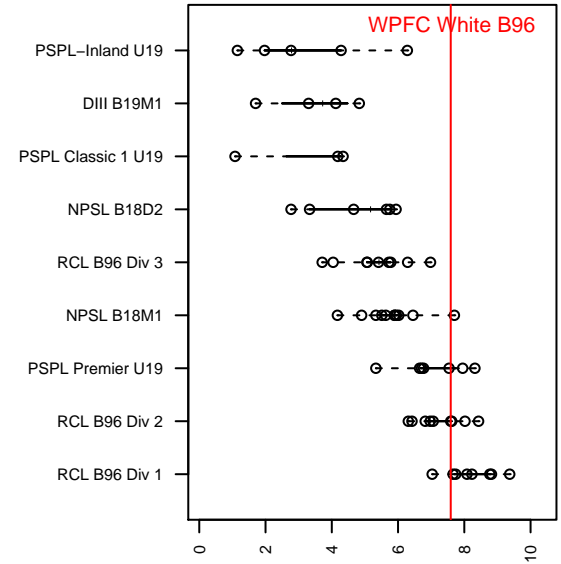

**attack and defense rating
relative to others at age
and all opponents in last 13 months**